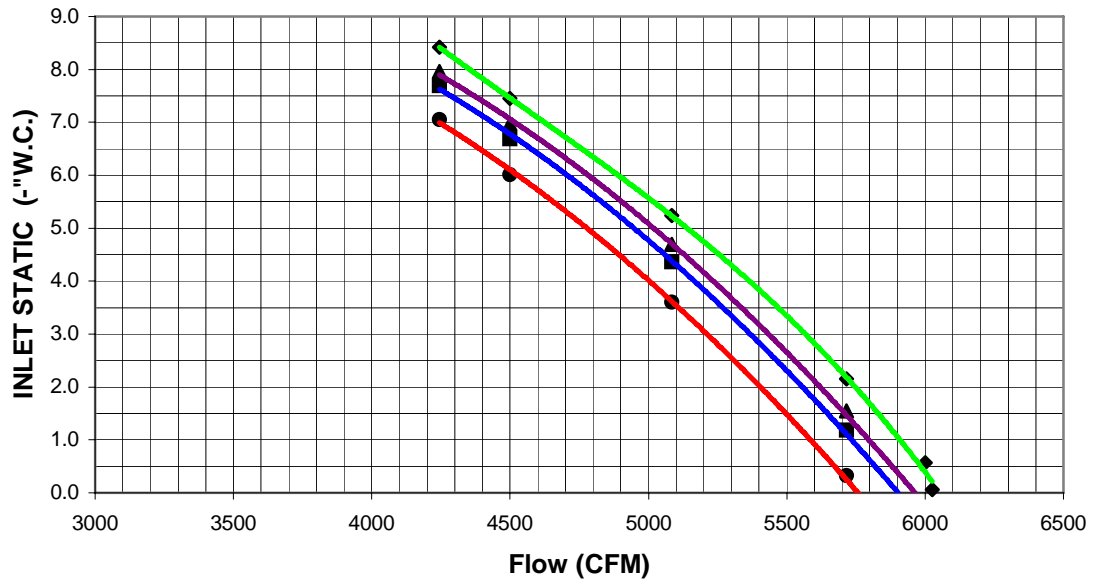

ME1400XF INLET STATIC PRESSURE

ME2000XC INLET STATIC

ME2000XF INLET STATIC PRESSURE

ME2500XCS INLET STATIC

ME2500XFS INLET STATIC PRESSURE

ME4000XF INLET STATIC PRESSURE

ME6000XF INLET STATIC PRESSURE

◆ TFP ONLY ■ 95%DOP ▲ 95%ASHRAE ● 99.97%DOP