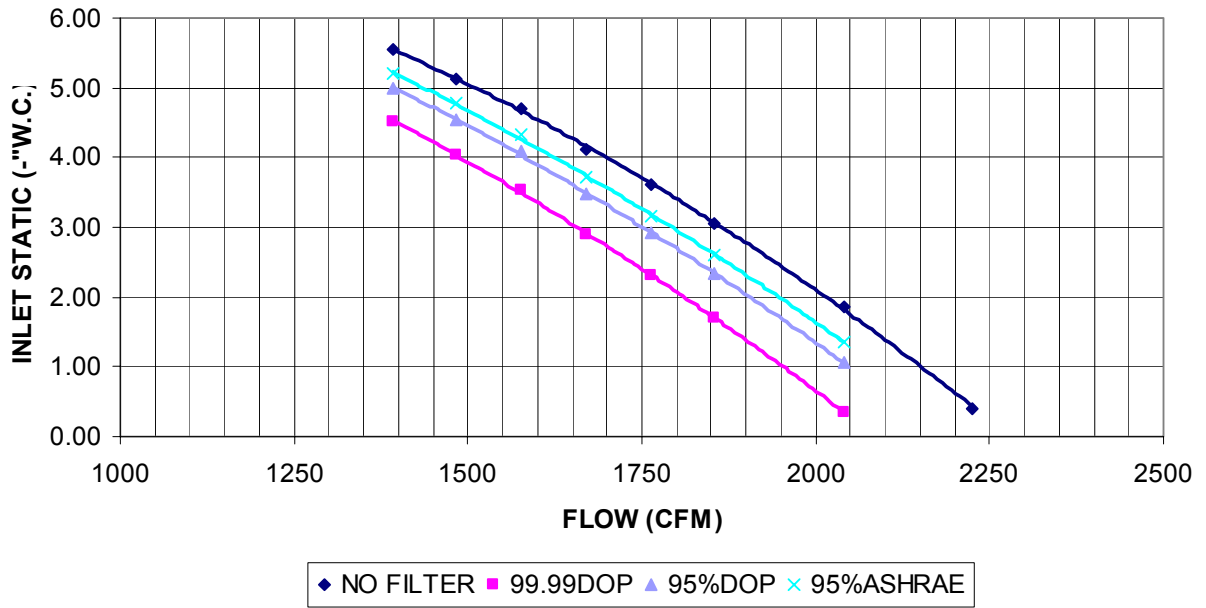

ME1400XF INLET STATIC PRESSURE

ME2000XC INLET STATIC

ME2000XF INLET STATIC PRESSURE

ME2500XCS INLET STATIC

ME2500XFS INLET STATIC PRESSURE

ME4000XF INLET STATIC PRESSURE

ME6000XF INLET STATIC PRESSURE

◆ TFP ONLY ■ 95%DOP ▲ 95%ASHRAE ● 99.97%DOP