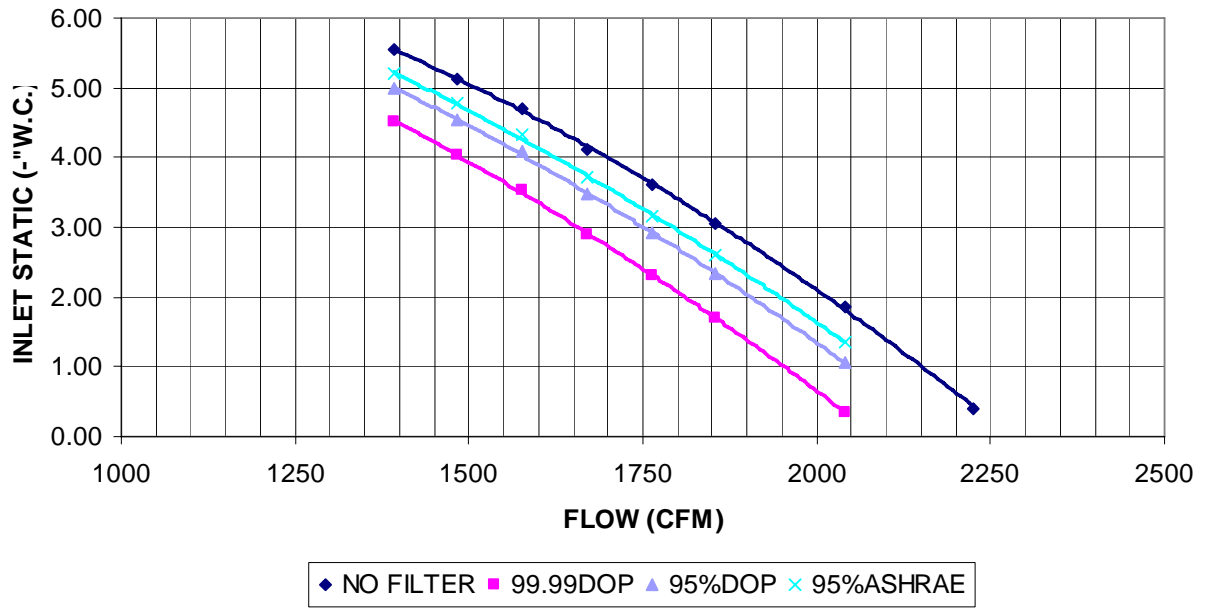

ME1400XF INLET STATIC PRESSURE

ME2000XC INLET STATIC

ME2000XF INLET STATIC PRESSURE

ME2500XCS INLET STATIC

ME2500XFS INLET STATIC PRESSURE

ME4000XF INLET STATIC PRESSURE

ME6000XF INLET STATIC PRESSURE

◆ TFP ONLY ■ 95%DOP ▲ 95%ASHRAE ● 99.97%DOP