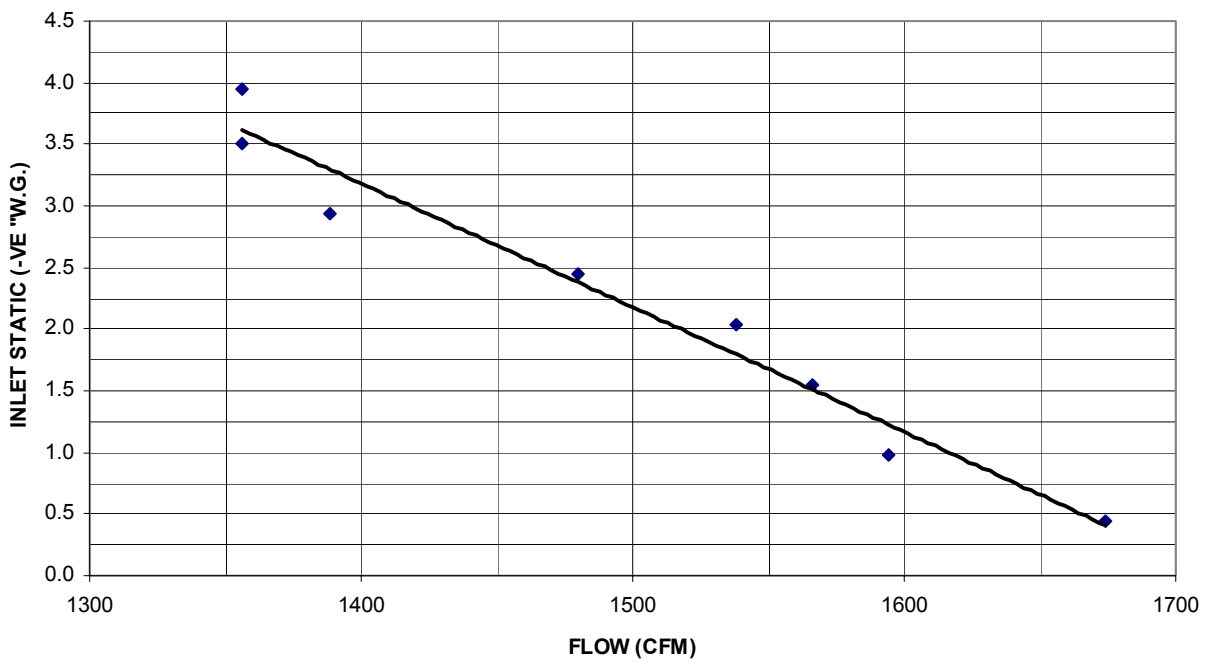

ME1400XF INLET STATIC PRESSURE

ME2000XC INLET STATIC

ME2000XF INLET STATIC PRESSURE

ME2500XCS INLET STATIC

ME2500XFS INLET STATIC PRESSURE

ME4000XF INLET STATIC PRESSURE

ME6000XF INLET STATIC PRESSURE

◆ TFP ONLY ■ 95%DOP ▲ 95%ASHRAE ● 99.97%DOP