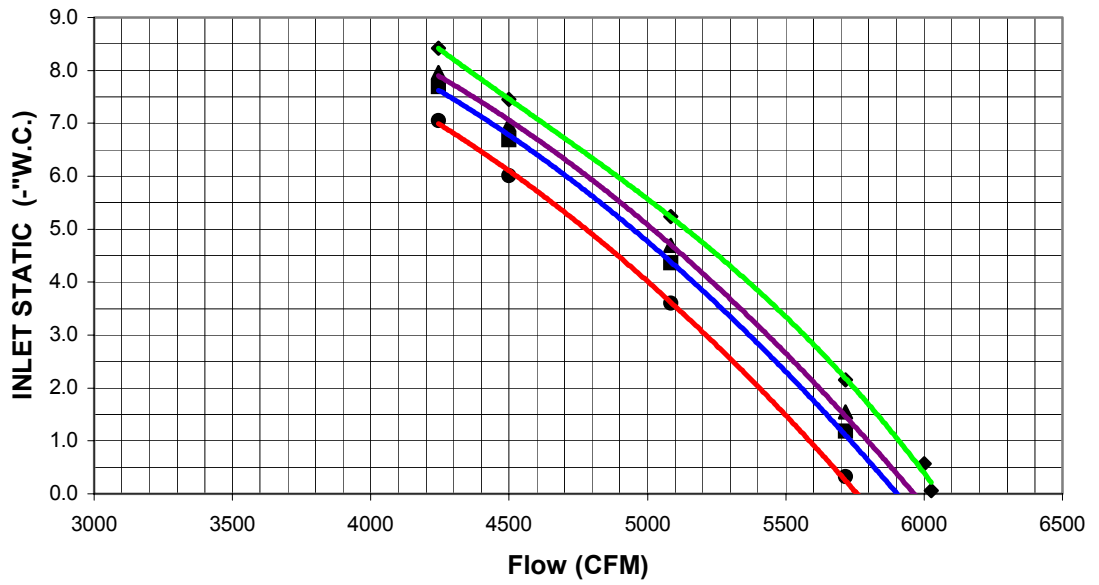

ME1400XF INLET STATIC PRESSURE

ME2000XC INLET STATIC

ME2000XF INLET STATIC PRESSURE

ME2500XCS INLET STATIC

ME2500XFS INLET STATIC PRESSURE

ME4000XF INLET STATIC PRESSURE

ME6000XF INLET STATIC PRESSURE

◆ TFP ONLY ■ 95%DOP ▲ 95%ASHRAE ● 99.97%DOP