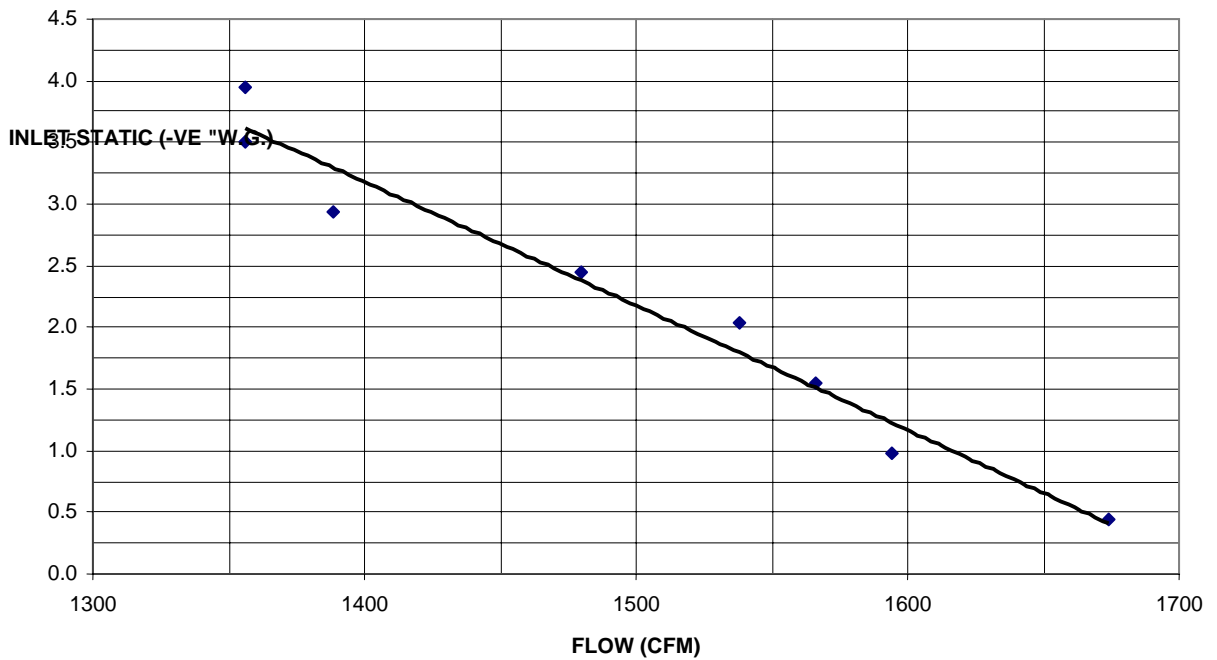

ME1400XF INLET STATIC PRESSURE

ME2000XC INLET STATIC

ME2000XF INLET STATIC PRESSURE

ME2500XCS INLET STATIC

ME2500XFS INLET STATIC PRESSURE

ME4000XF INLET STATIC PRESSURE

ME6000XF INLET STATIC PRESSURE

◆ TFP ONLY ■ 95%DOP ▲ 95%ASHRAE ● 99.97%DOP