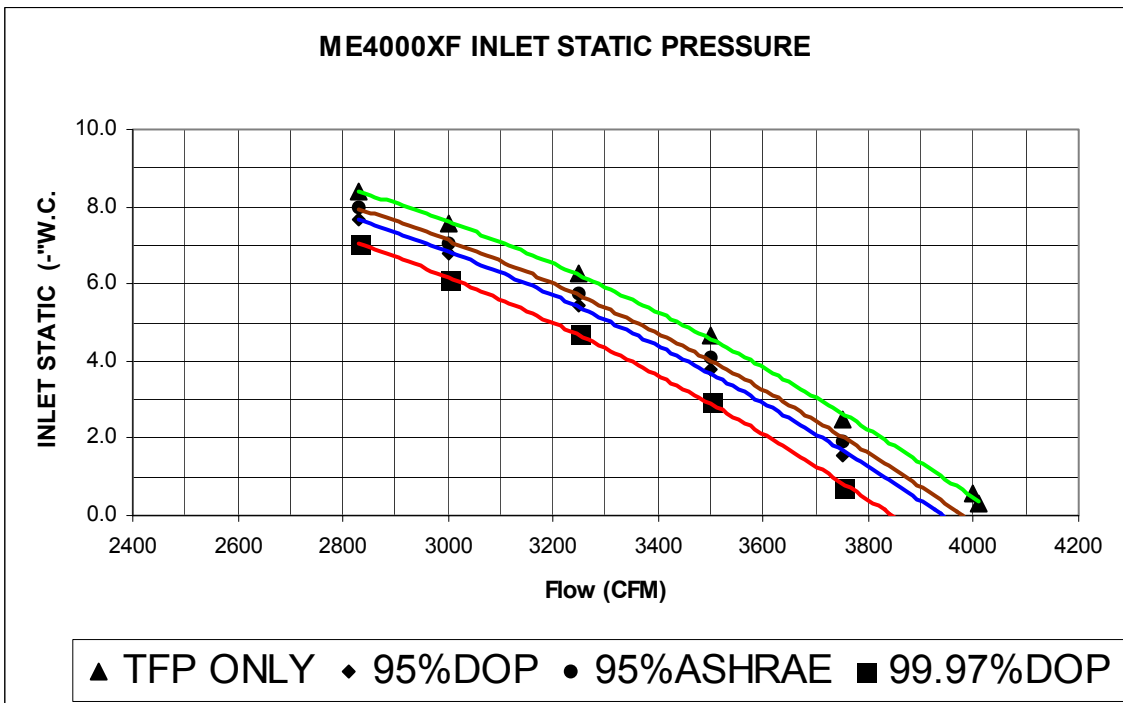

ME1400XF INLET STATIC PRESSURE

ME2000XC INLET STATIC

ME2000XF INLET STATIC PRESSURE

ME2500XCS INLET STATIC

ME2500XFS INLET STATIC PRESSURE

ME4000XF INLET STATIC PRESSURE

ME6000XF INLET STATIC PRESSURE

◆ TFP ONLY ■ 95%DOP ▲ 95%ASHRAE ● 99.97%DOP