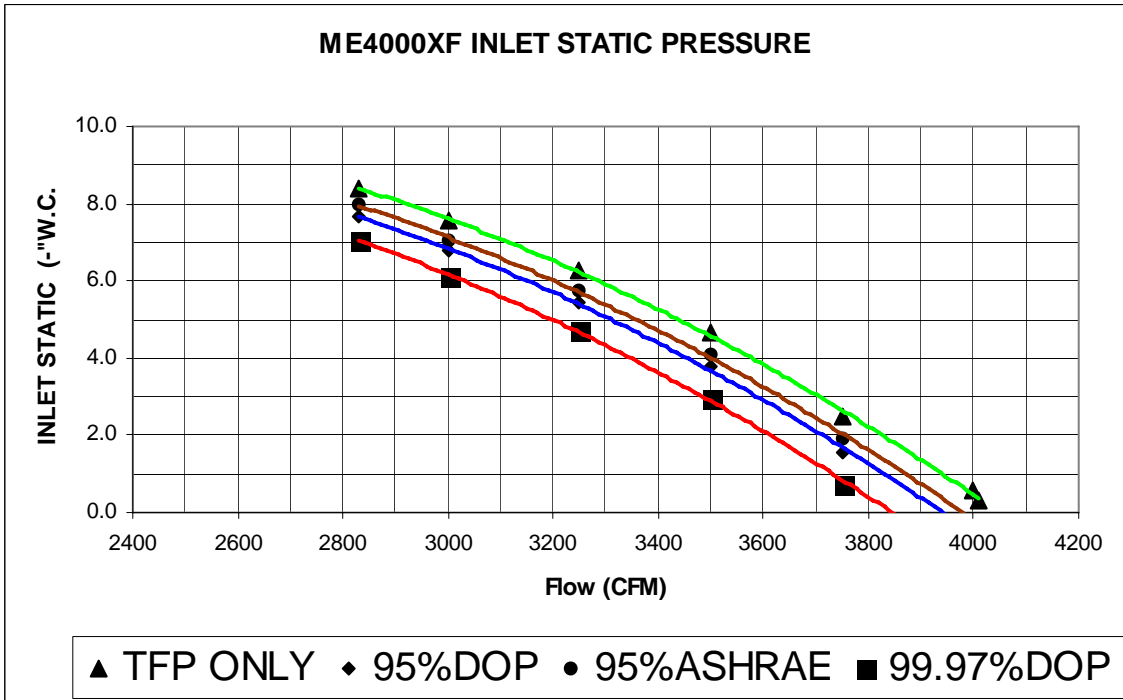

ME1400XF INLET STATIC PRESSURE

ME2000XC INLET STATIC

ME2000XF INLET STATIC PRESSURE

ME2500XCS INLET STATIC

ME2500XFS INLET STATIC PRESSURE

ME4000XF INLET STATIC PRESSURE

ME6000XF INLET STATIC PRESSURE

◆ TFP ONLY ■ 95%DOP ▲ 95%ASHRAE ● 99.97%DOP