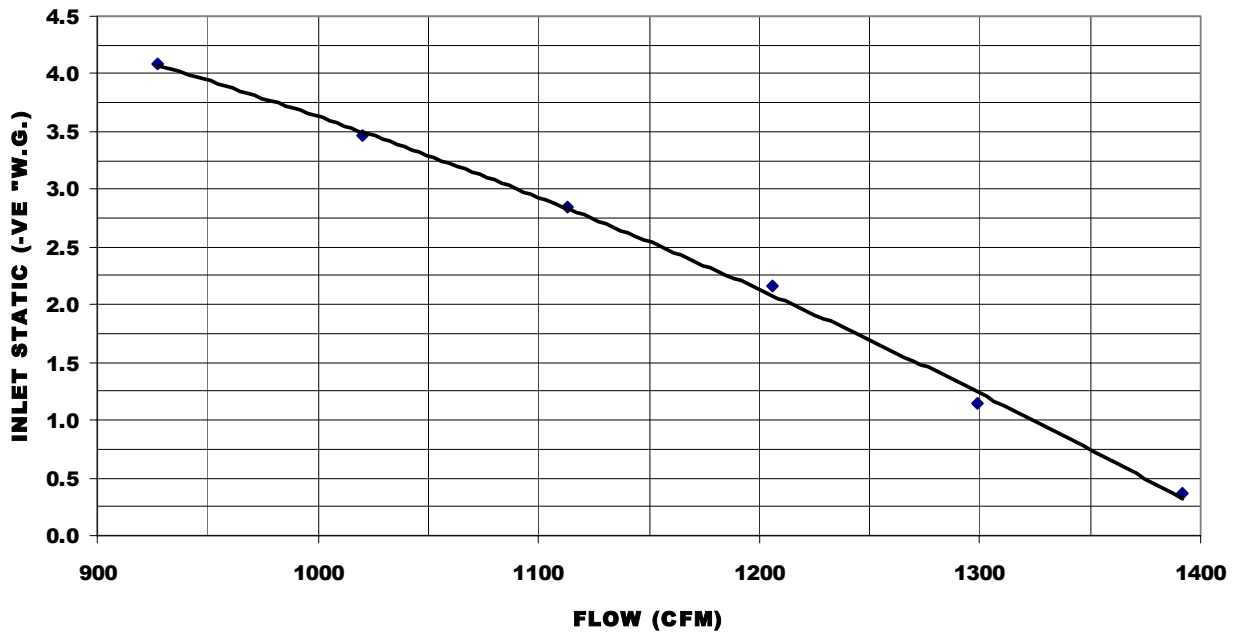

ME1400XF INLET STATIC PRESSURE

ME2000XC INLET STATIC

ME2000XF INLET STATIC PRESSURE

ME2500XCS INLET STATIC

ME2500XFS INLET STATIC PRESSURE

ME4000XF INLET STATIC PRESSURE

ME6000XF INLET STATIC PRESSURE

◆ TFP ONLY ■ 95%DOP ▲ 95%ASHRAE ● 99.97%DOP