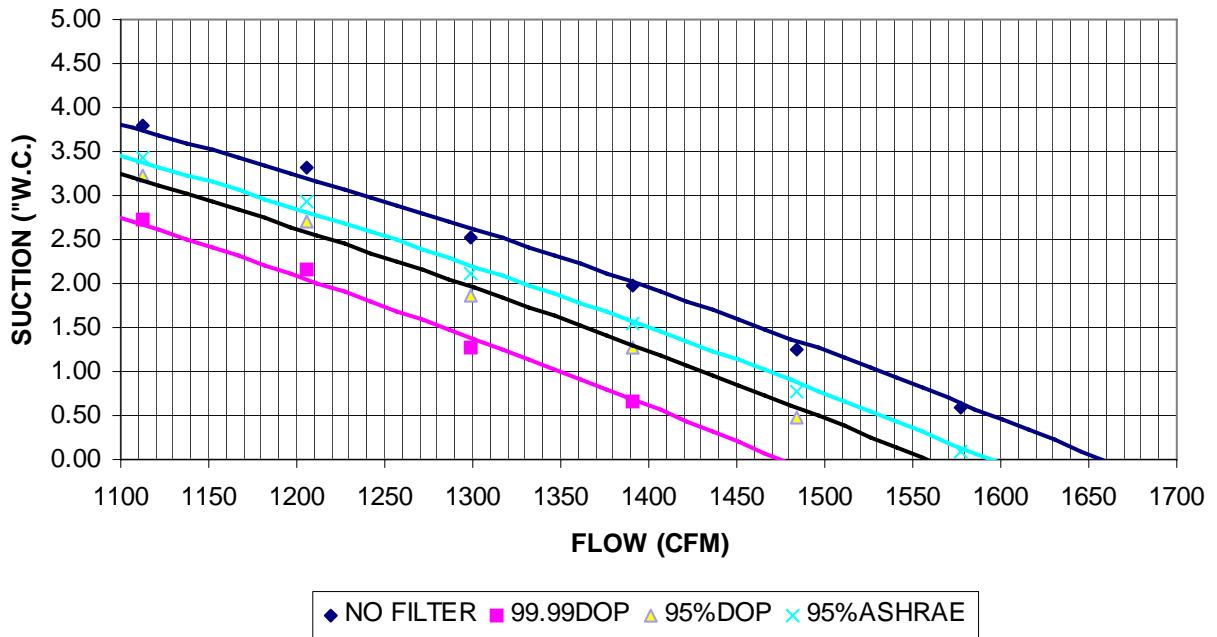

ME1400XF INLET STATIC PRESSURE

ME2000XC INLET STATIC

ME2000XF INLET STATIC PRESSURE

ME2500XCS INLET STATIC

ME2500XFS INLET STATIC PRESSURE

ME4000XF INLET STATIC PRESSURE

ME6000XF INLET STATIC PRESSURE

◆ TFP ONLY ■ 95%DOP ▲ 95%ASHRAE ● 99.97%DOP