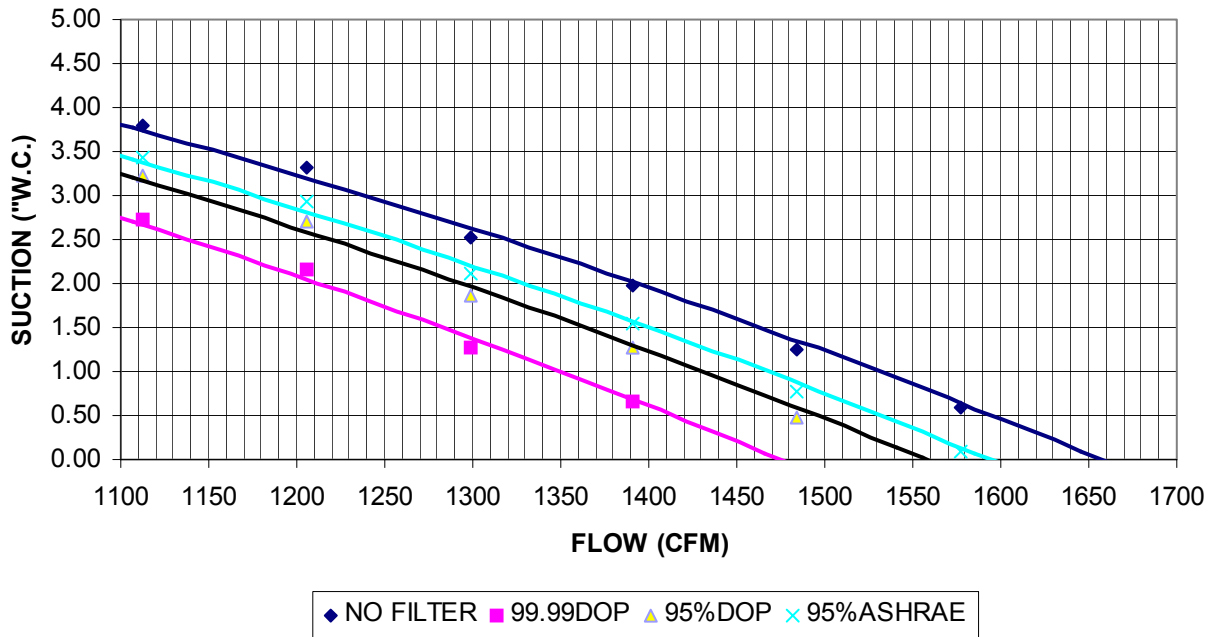

ME1400XF INLET STATIC PRESSURE

ME2000XC INLET STATIC

ME2000XF INLET STATIC PRESSURE

ME2500XCS INLET STATIC

ME2500XFS INLET STATIC PRESSURE

ME4000XF INLET STATIC PRESSURE

ME6000XF INLET STATIC PRESSURE

◆ TFP ONLY ■ 95%DOP ▲ 95%ASHRAE ● 99.97%DOP