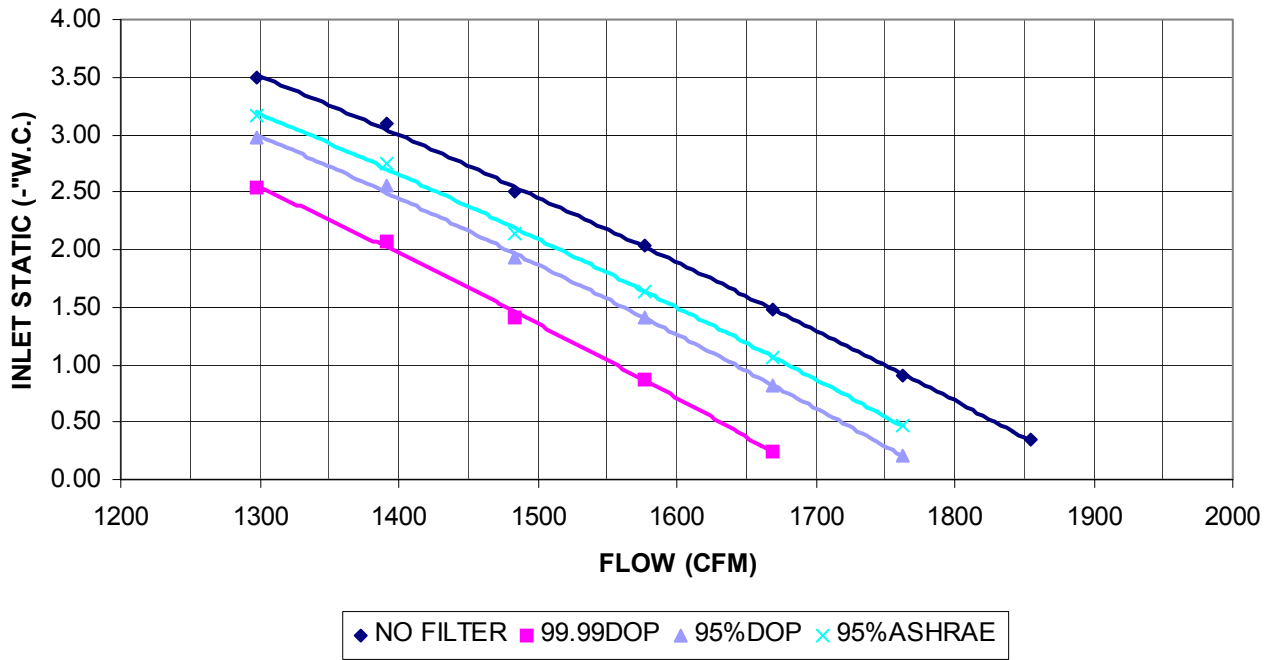

ME1400XF INLET STATIC PRESSURE

ME2000XC INLET STATIC

ME2000XF INLET STATIC PRESSURE

ME2500XCS INLET STATIC

ME2500XFS INLET STATIC PRESSURE

ME4000XF INLET STATIC PRESSURE

ME6000XF INLET STATIC PRESSURE

◆ TFP ONLY ■ 95%DOP ▲ 95%ASHRAE ● 99.97%DOP