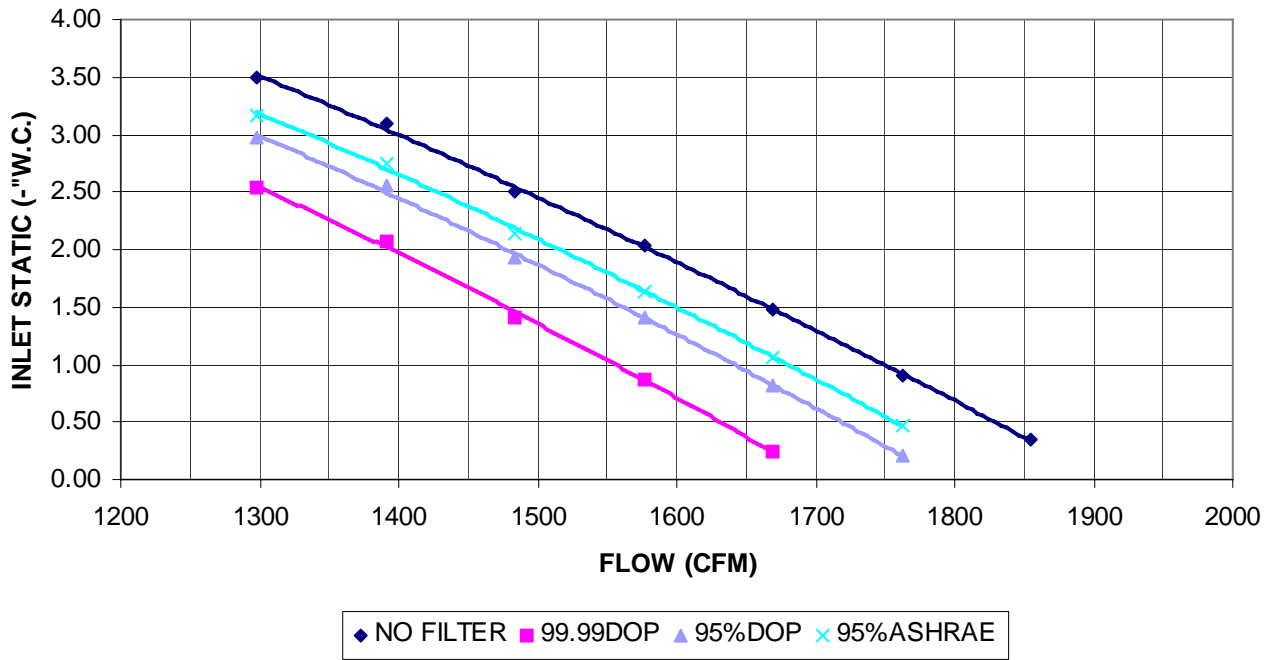

ME1400XF INLET STATIC PRESSURE

ME2000XC INLET STATIC

ME2000XF INLET STATIC PRESSURE

ME2500XCS INLET STATIC

ME2500XFS INLET STATIC PRESSURE

ME4000XF INLET STATIC PRESSURE

ME6000XF INLET STATIC PRESSURE

◆ TFP ONLY ■ 95%DOP ▲ 95%ASHRAE ● 99.97%DOP