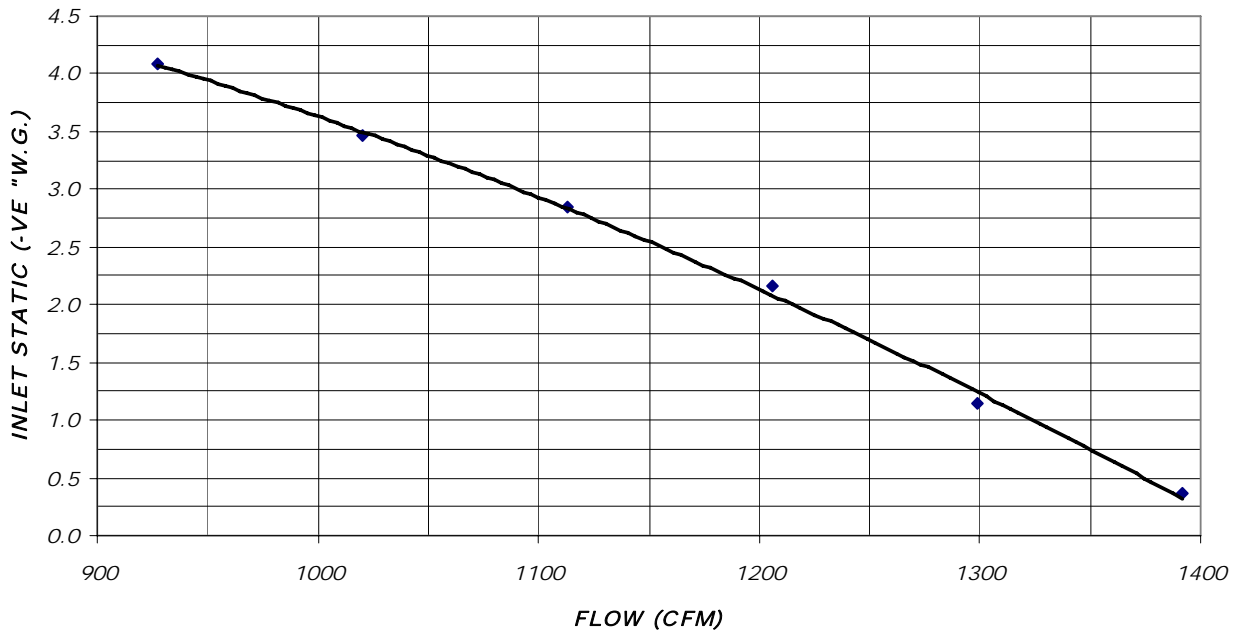

ME1400XF INLET STATIC PRESSURE

ME2000XC INLET STATIC

ME2000XF INLET STATIC PRESSURE

ME2500XCS INLET STATIC

ME2500XFS INLET STATIC PRESSURE

ME4000XF INLET STATIC PRESSURE

ME6000XF INLET STATIC PRESSURE

◆ TFP ONLY ■ 95%DOP ▲ 95%ASHRAE ● 99.97%DOP